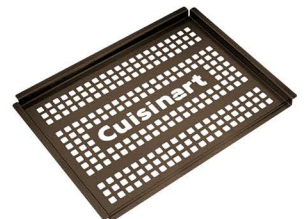

ITEM NO.
CUS00212

Cuisinart CPS-217 Cast Iron Pizza Set

Cuisinart

- Pizza set for your grill, includes pre-seasoned cast iron pizza platter, bamboo pizza peel and stainless steel serving tray
- Pre-seasoned to prevent food from sticking and make cleaning easy
- Pizza platter has 12-inch diameter surface

ITEM NO.
CUS00227

Cuisinart FCB-501 Grill Dozer

Cuisinart

- Integrated pump system sprays water onto hot grill to create steam for superior cleaning
- Revolutionary 3-sided brush cleans grilling surface and in between grill grates
- Durable metal scraper attacks caked on residue

ITEM NO.
CUS00230

Cuisinart CNP-411 12" x 16" Non-Stick Grilling Platter

Cuisinart

- Heavy-duty construction prevents warping at high temps; perforations let heat through and open flame to infuse food with flavour
- Hand wash the platter for best care